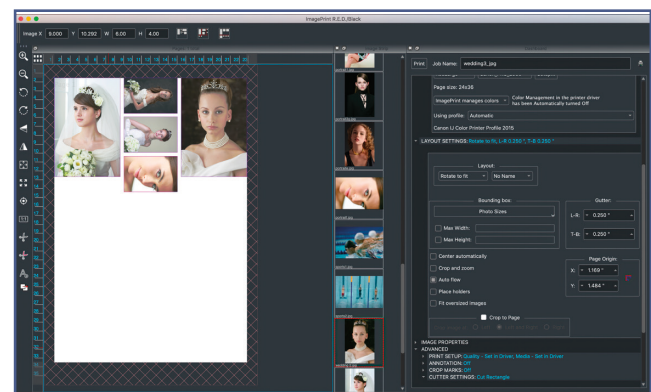

DRIVE YOUR PRINTER TO ITS FULLEST POTENTIAL!

QUICKLY IMPROVE YOUR OUTPUT QUALITY AND EFFICIENCY TO MAKE SUPERB PRINTS

Wrapped in a simple and intuitive interface, Colorbyte's IMAGEPRINT R.E.D. software helps you optimize your workflow! Advanced layout tools and exceptional job management features help make creative ideas come alive.

Who can benefit from IMAGEPRINT R.E.D.?

- Photographers of all levels
- Fine Art Professionals
- Print-for-Pay Shops
- Graphic Artists
- A.E.C. Market
- Promotional Printers

AN ARRAY OF APPLICATIONS

You're in control with IMAGEPRINT R.E.D.!

Use it for any of the following:

- Photo Layouts
- Gallery Wraps
- Technical Line Drawings
- Renderings
- Marketing Materials
- Packaging Layout

KEY FEATURES

- Essential layout tools, including auto image alignment in nesting and image tiling
- Quickly nest and print images, shapes, and contours on a single page
- Slide and Half Drop Repeat for textile and wallpaper printing
- Decorative borders and edges to quickly and easily enhance photos
- Includes PDF support with spot color matching
- Pre-made Photo templates
- Hot Folder printing and Advanced Queue Management system for ease of previewing and editing print jobs
- Ability to create and store templates for photo package
- 16-bit output sharpening