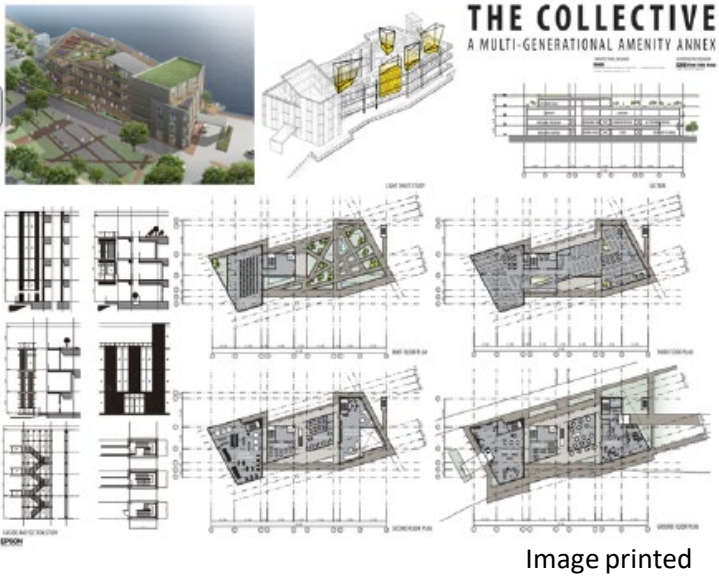

Printer: SureColor® T-Series T3270/5270/7270

Print Size: D size Plot (24" x 36" print)

Outsourcing: Estimated In-Store Printing

	Bond Paper	Singleweight Matte Paper
Print with the SureColor T-series	$0.44	$2.37
Outsourced Print	$5.89	$29.99
Estimated Savings	Save $5.45 per page	Save $27.62 per page

SureColor T-Series cost data calculated printing a 24"x36" image on Generic 20# Coated Bond Paper (36"x500' - $44 MSRP) at 360x720 dpi resolution and on Epson Singleweight Matte Paper (36"x 131' - $125 MSRP) at 720x720 dpi resolution based on 700ml ink cartridge costs. Epson cost data generated from the LFP Cost Accounting Tool. Copy/Print Shop costs obtained from www.staples.com. Paper cost obtained from bhphotovideo.com. Prices current as of April 2020.