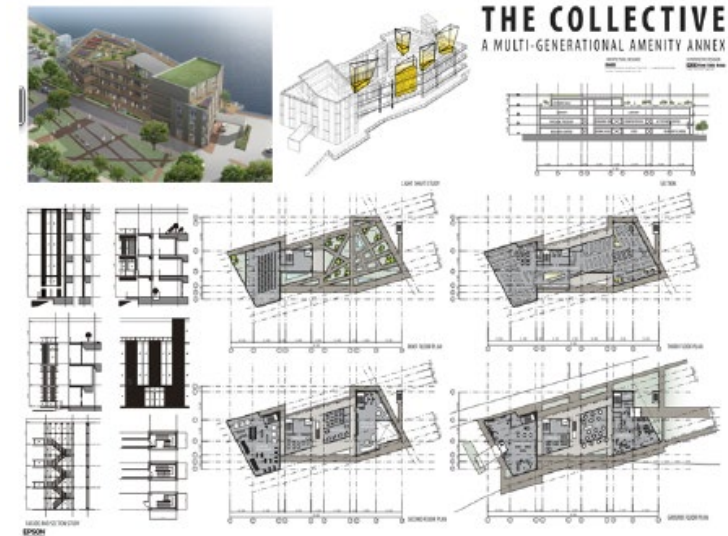

Printer: SureColor® T-Series T3270, 5270/D, 7270/D

Print Size: D size Plot (24" x 36" print)

Media: 20# Bond Paper

Print Mode: Fast Mode (360 x 720 dpi)

Image printed

	110 mL Cartridges	350 mL Cartridges	700 mL Cartridges
Ink (0.63mL of ink)	$0.42	$0.32	$0.26
Media (6 sq ft)	$0.18	$0.18	$0.18
Total Estimated Print Cost	$0.60	$0.50	$0.44

SureColor T-Series cost data calculated printing a 24"x36" image on Generic 20# Coated Bond Paper (36"x500' - $44 MSRP) at 360x720 dpi resolution. Epson cost data generated from the LFP Cost Accounting Tool. Paper cost obtained from bhphotovideo.com. Prices current as of May 2020.